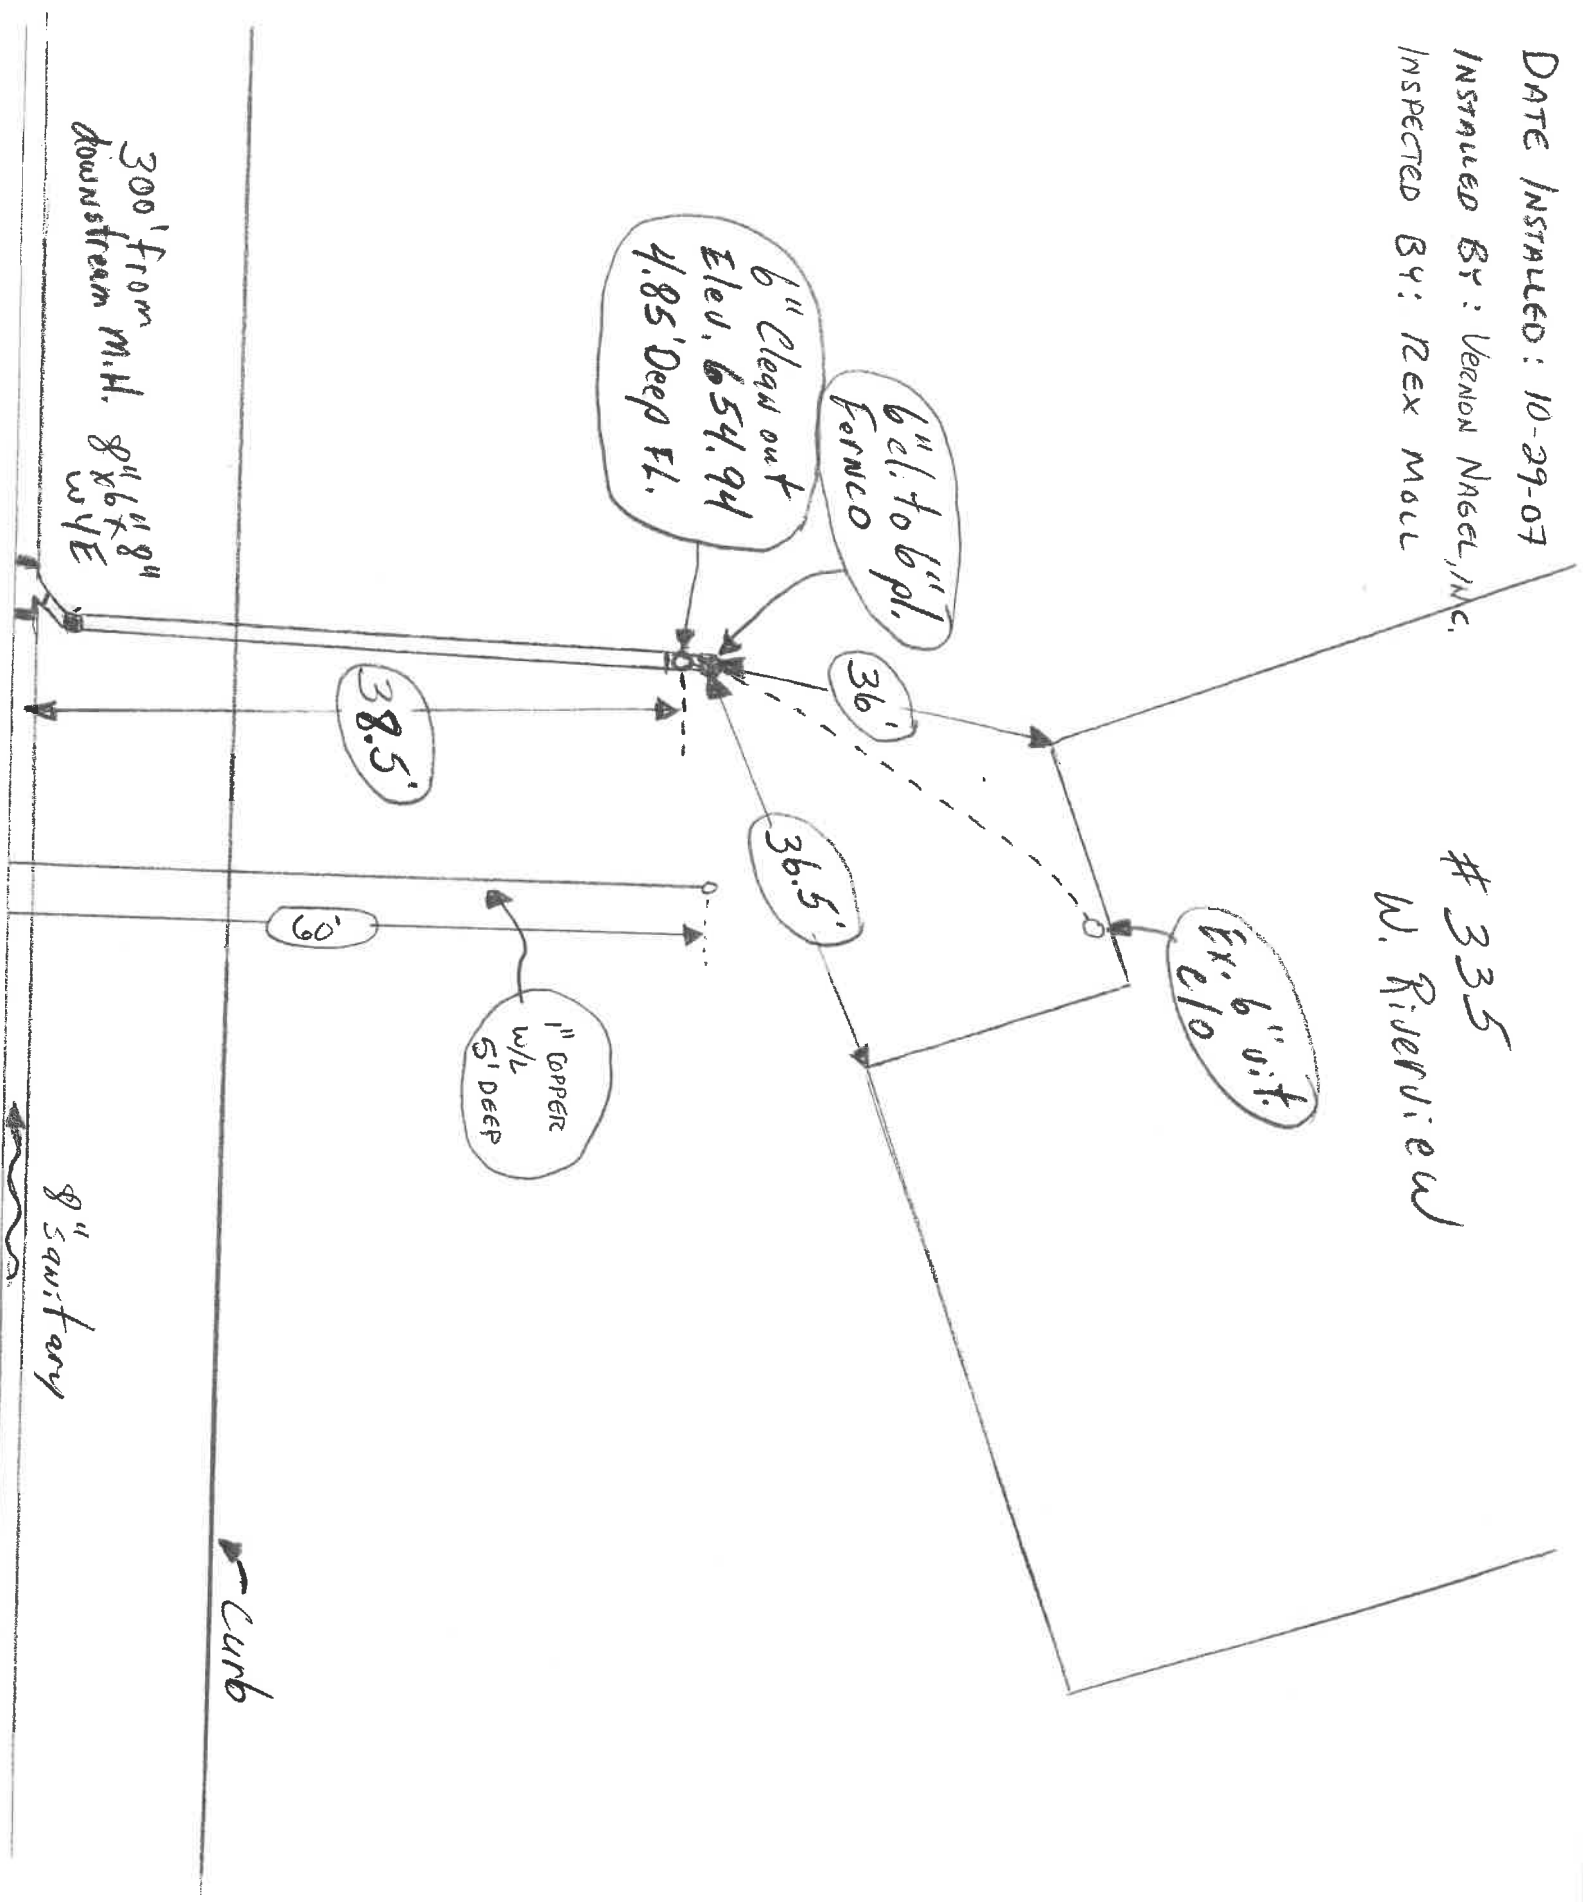

DATE INSTALLED: 10-29-07
INSTALLED BY: VERNON NAGEL, INC.
INSPECTED BY: REX MOLL

335
W. Riverview

DATE INSTALLED: 10-29-07
INSTALLED BY: VERNON NAGEL, INC.
INSPECTED BY: REX MALL

335
W. Riverview

DATE INSTALLED: 10-29-07
INSTALLED BY: VERNON NAGEL, INC.
INSPECTED BY: REX MALL

335
W. Riverview

300' From M.H. 8 inch 6 inch 8 inch wye

Curb

DATE INSTALLED: 10-29-07
INSTALLED BY: VERNON NAGEL, INC.
INSPECTED BY: REX MALL

335
W. Riverview