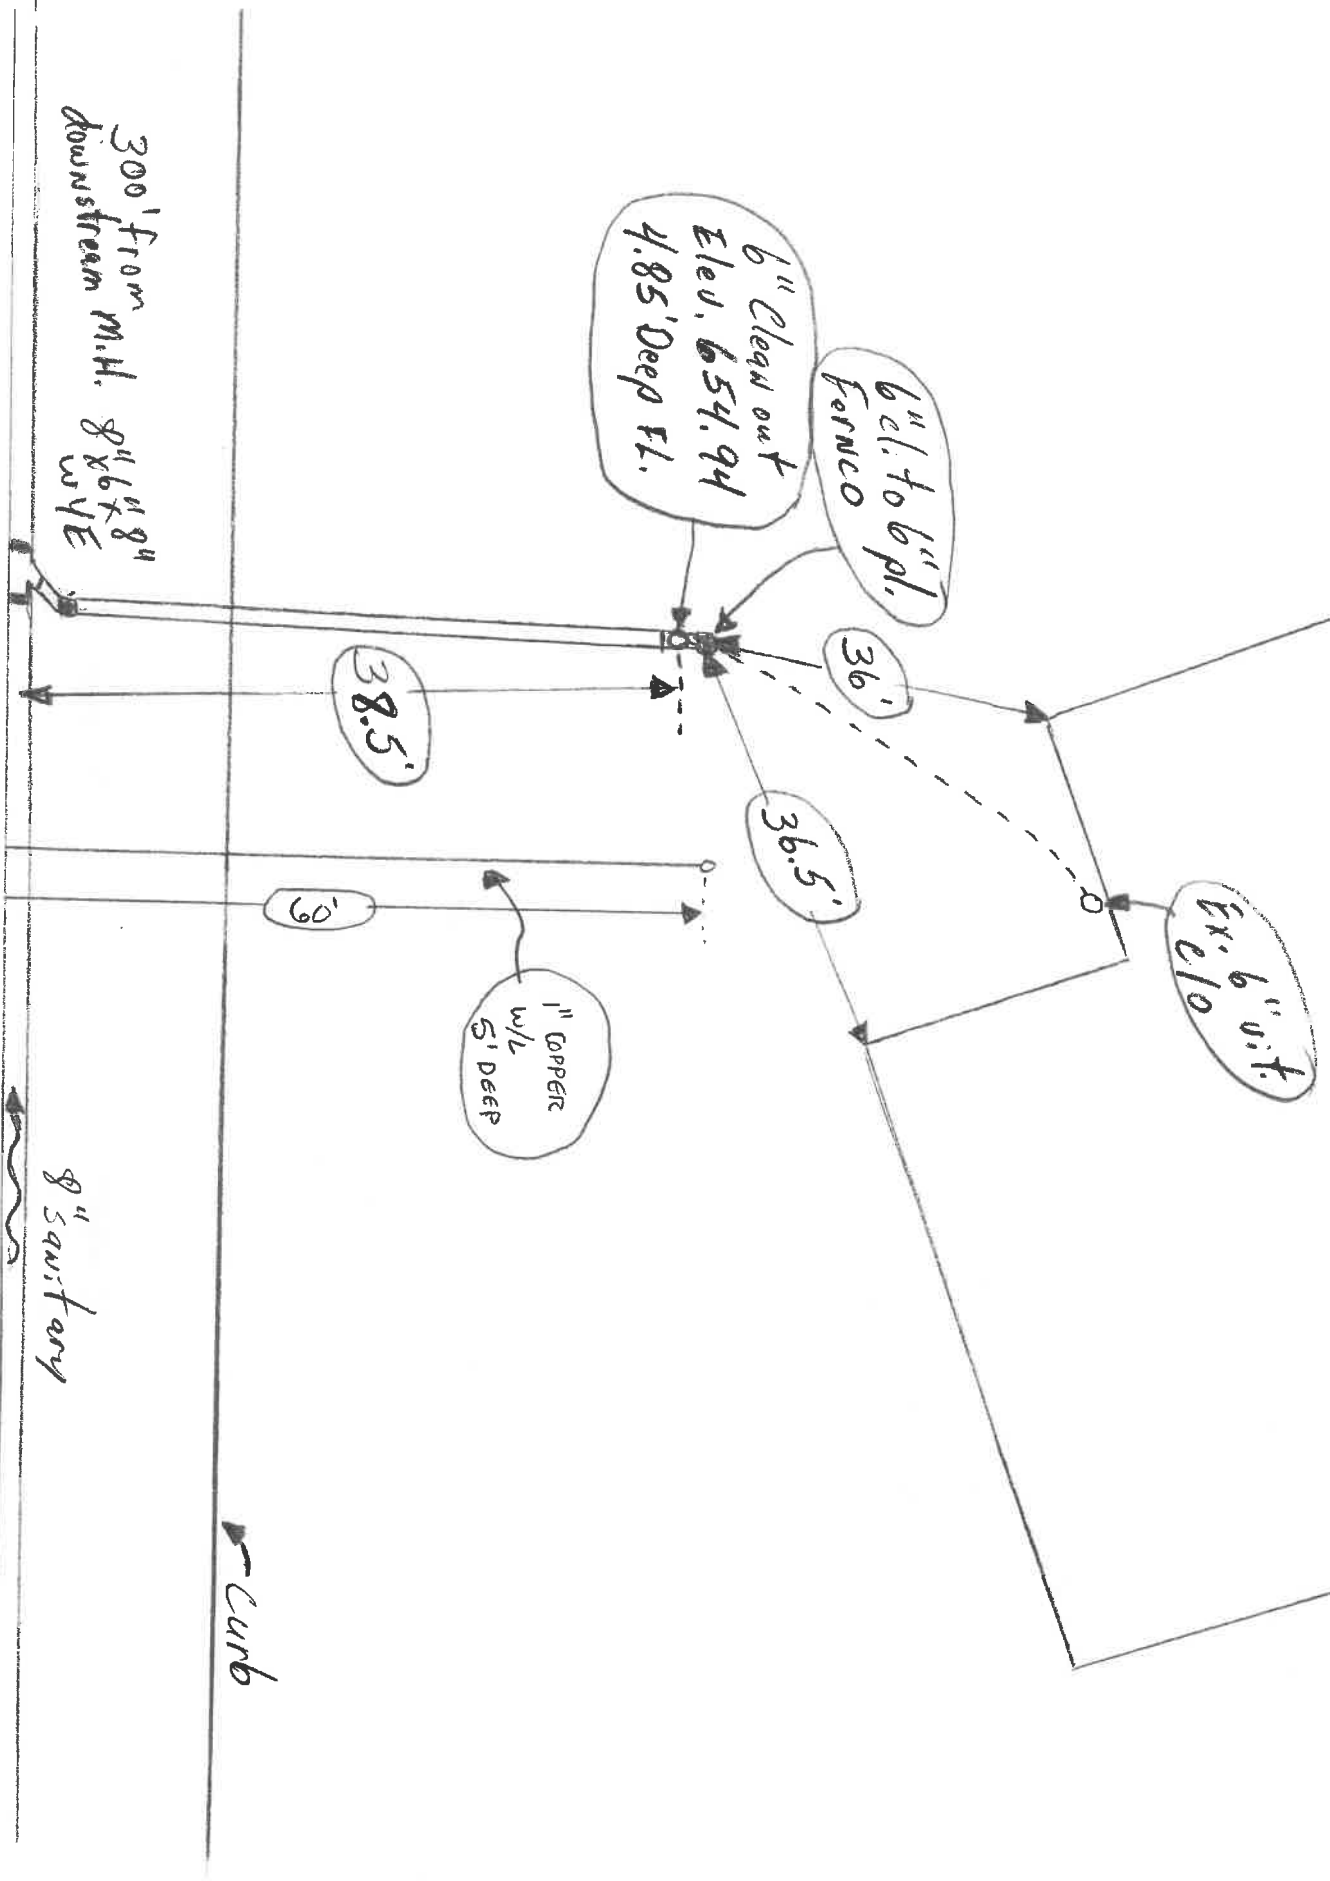

DATE INSTALLED: 10-29-07
INSTALLED BY: VERNON NAGEL, INC.
INSPECTED BY: REX MOLL

335
W. Riverview

DATE INSTALLED: 10-29-07
INSTALLED BY: VERNON NAGEL, INC.
INSPECTED BY: REX MALL

335
W. Riverview

DATE INSTALLED: 10-29-07
INSTALLED BY: VERNON NAGEL, INC.
INSPECTED BY: REX MALL

335
W. Riverview

300' From M.H. 8 inch 6 inch 8 inch wye

Curb

DATE INSTALLED: 10-29-07
INSTALLED BY: VERNON NAGEL, INC.
INSPECTED BY: REX MALL

335
W. Riverview