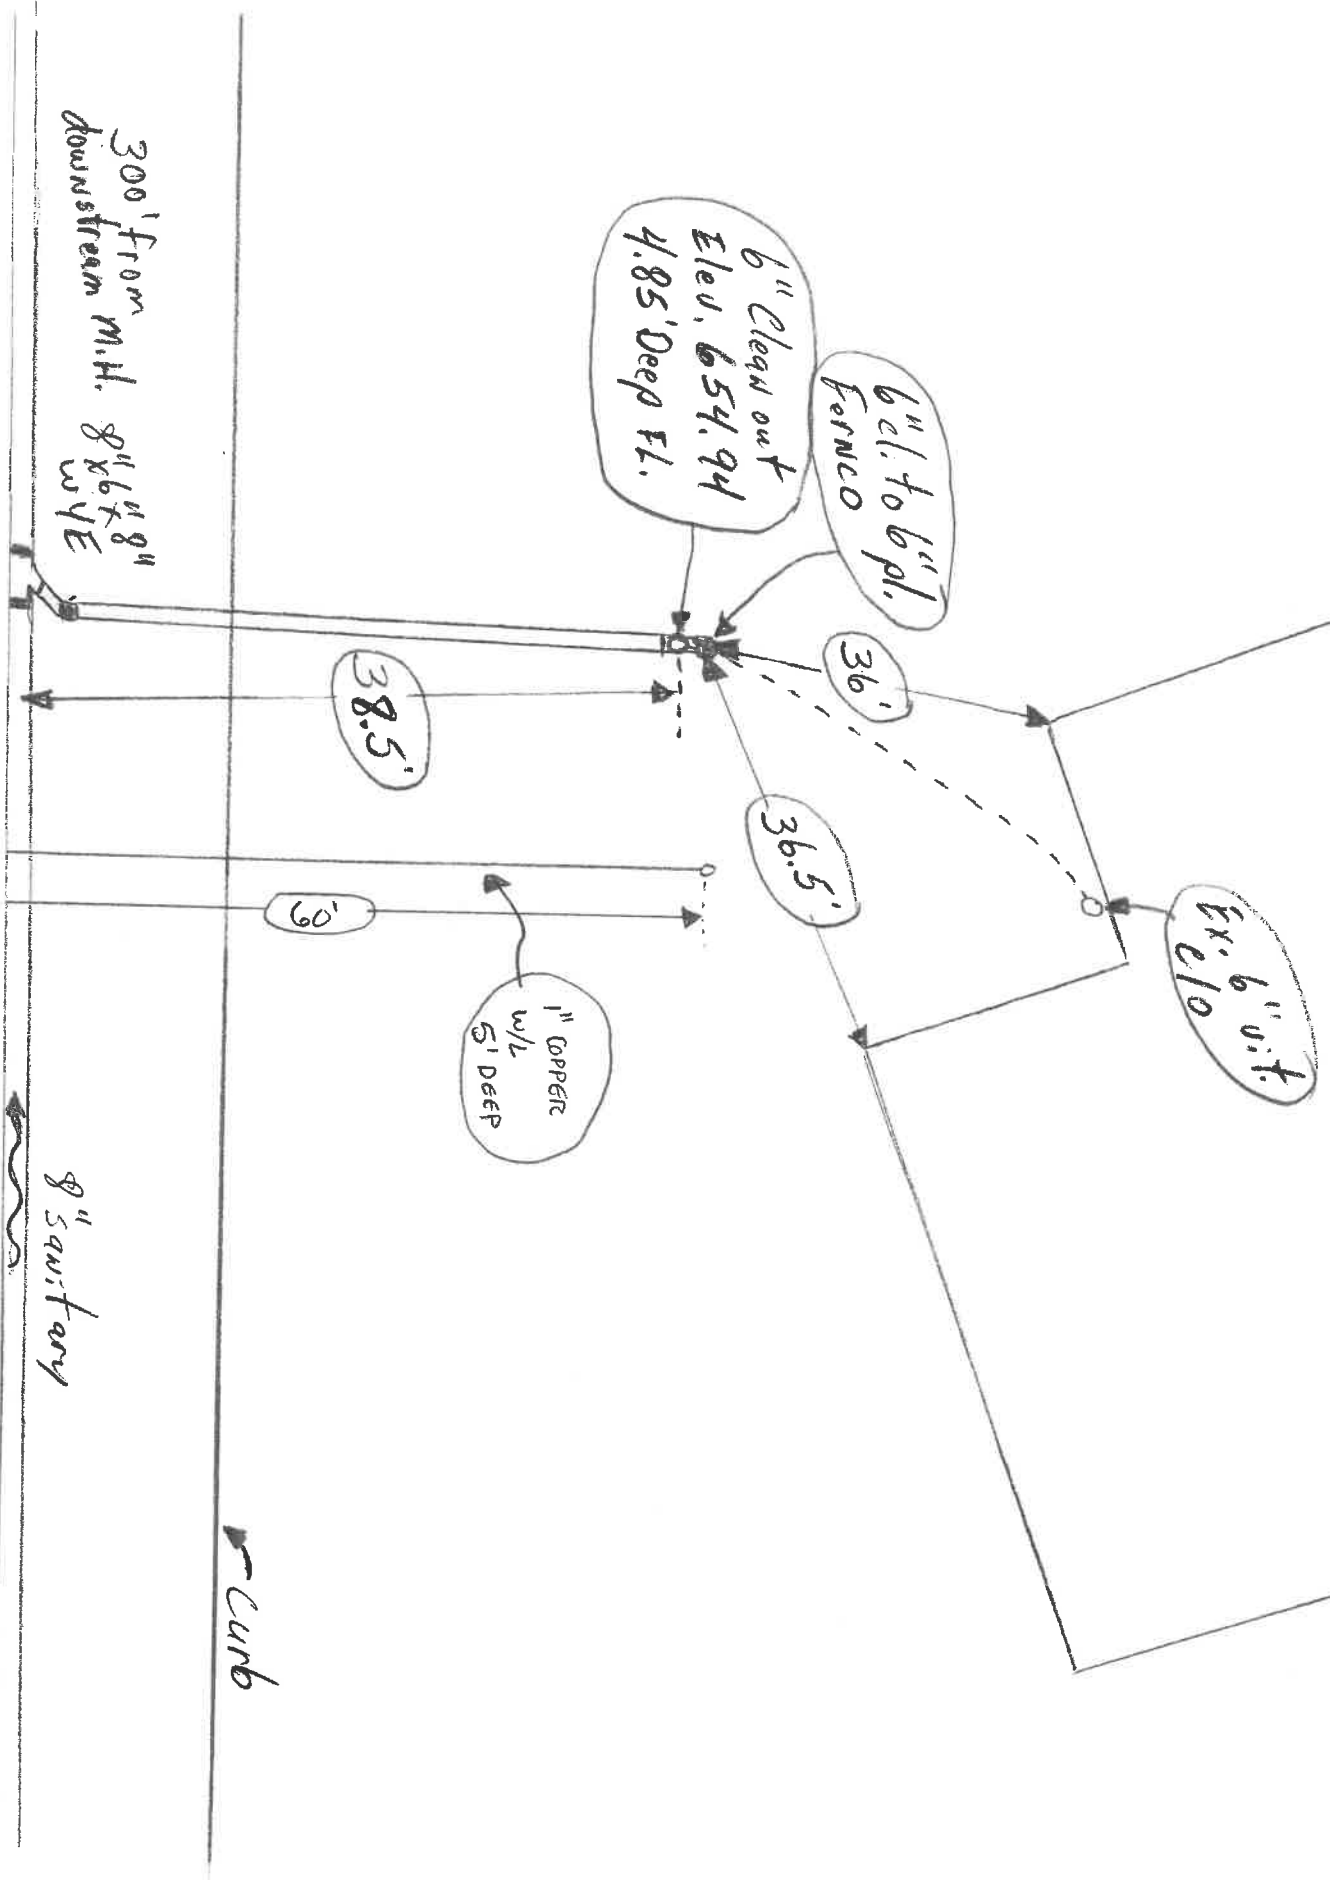

DATE INSTALLED: 10-29-07
INSTALLED BY: VERNON NAGEL, INC.
INSPECTED BY: REX MOLL

335
W. Riverview

DATE INSTALLED: 10-29-07
INSTALLED BY: VERNON NAGEL, INC.
INSPECTED BY: REX MALL

335
W. Riverview

DATE INSTALLED: 10-29-07
INSTALLED BY: VERNON NAGEL, INC.
INSPECTED BY: REX MALL

335
W. Riverview

300' From M.H. 8 inch 6 inch 8 inch wye

Curb

DATE INSTALLED: 10-29-07
INSTALLED BY: VERNON NAGEL, INC.
INSPECTED BY: REX MALL

335
W. Riverview